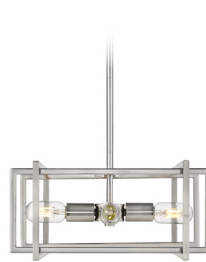

1 x 60W(M)

Chain: N/A / Wire: 8" / Rod: NA

INDOOR FIXTURES ARE AVAILABLE IN A VARIETY OF MIX AND MATCH FINISHES

6070-9 BLK-PW

6070-6 BLK-BLK

6070-LP PW-AB

6070-4 PW-AB

6070-M1L BLK-PW